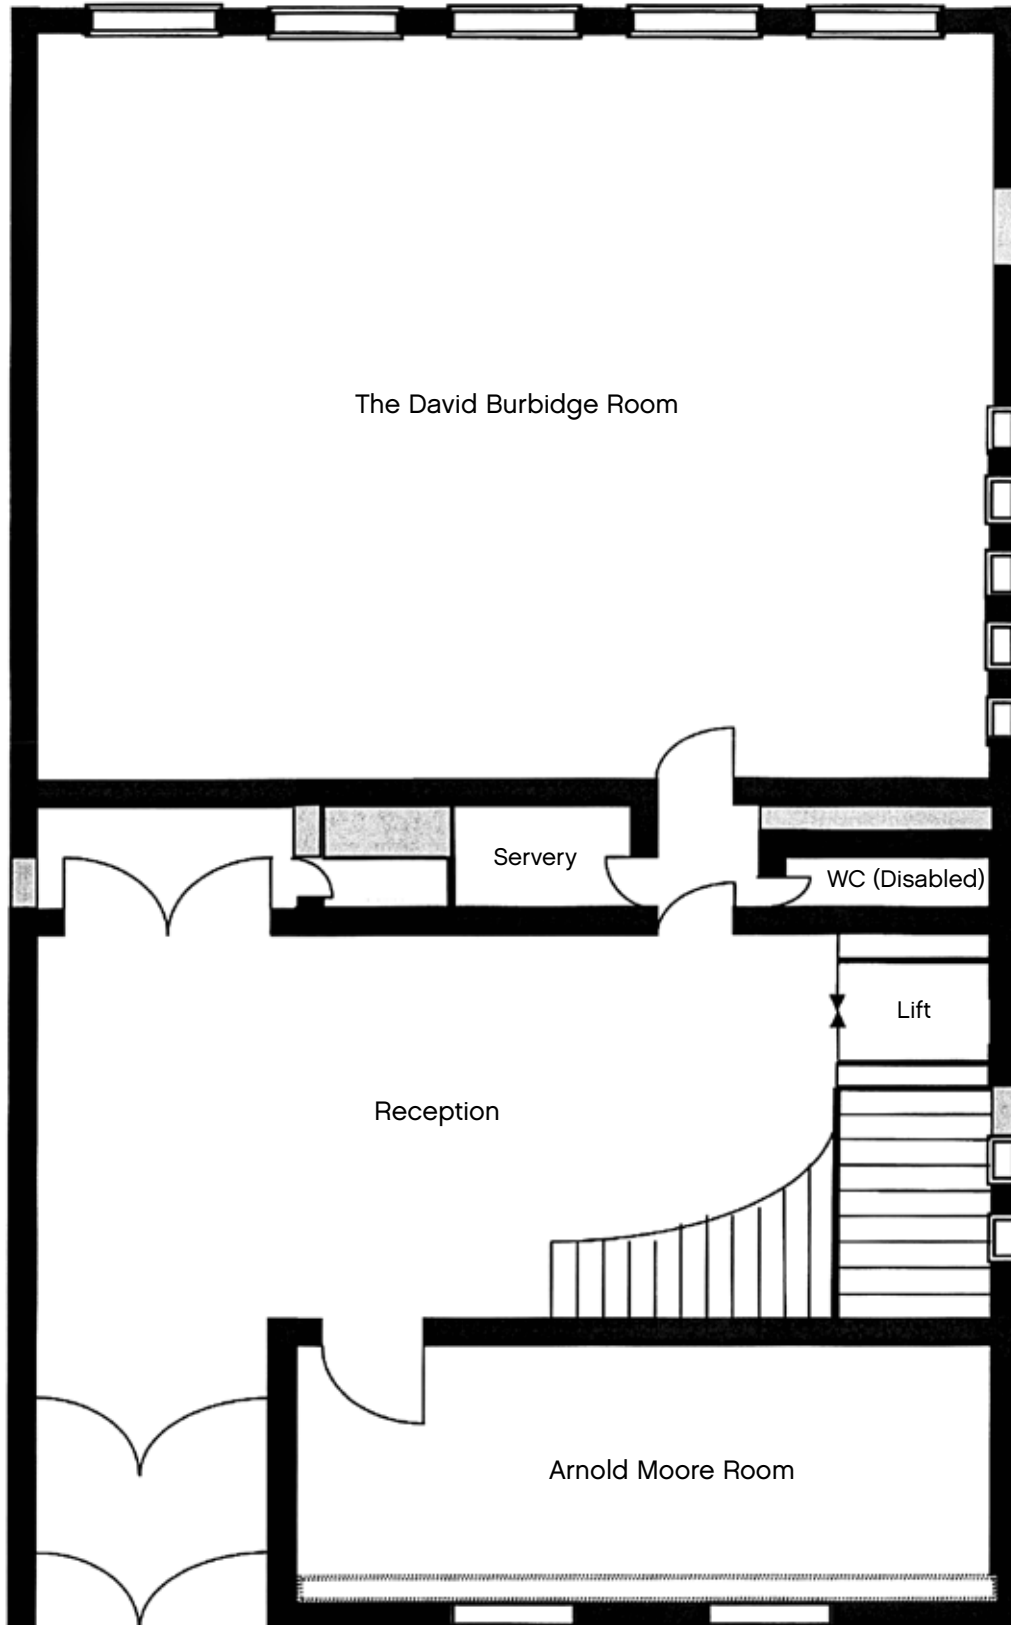

Furniture Makers' Hall

12 Austin Friars
London EC2N 2HE

The Mike Clare Room

The Mike Clare Room is located on the first floor and may be accessed via the main staircase (centre door at the top of the stairs) or the lift.

Standard layout (boardroom)	16 People
Theatre-style layout	30 People
Cocktail/Reception	30 People
Round tables	20 People

No other room layout is available

- Access via a beautiful spiral staircase
- Quality furnishings
- Natural light
- Attractive view from the front of the building
- Intimate atmosphere
- Free WiFi access
- Telephone facilities
- Air conditioning / heating.

THIS ROOM HAS NO WHEELCHAIR ACCESS

Not to scale

**Furniture
Makers'
Hall**

12 Austin Friars
London EC2N 2HE

Ground Floor Plan

Not to scale

**Furniture
Makers'
Hall**

12 Austin Friars
London EC2N 2HE

First Floor Plan

Not to scale