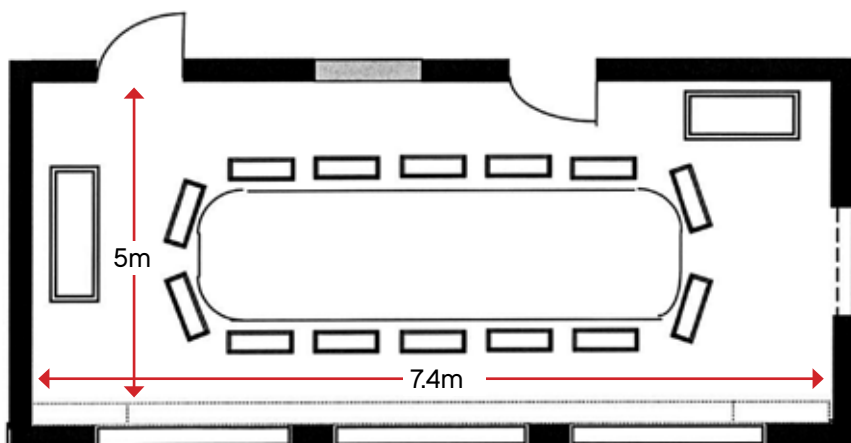

Furniture Makers' Hall

12 Austin Friars
London EC2N 2HE

The Mike Clare Room

The Mike Clare Room is located on the first floor and may be accessed via the main staircase (centre door at the top of the stairs) or the lift.

Standard layout (boardroom)	16 People
Theatre-style layout	30 People
Cocktail/Reception	30 People
Round tables	20 People

No other room layout is available

- Access via a beautiful spiral staircase
- Quality furnishings
- Natural light
- Attractive view from the front of the building
- Intimate atmosphere
- Free WiFi access
- Telephone facilities
- Air conditioning / heating.

THIS ROOM HAS NO WHEELCHAIR ACCESS

Not to scale

**Furniture
Makers'
Hall**

12 Austin Friars
London EC2N 2HE

Ground Floor Plan

Not to scale

**Furniture
Makers'
Hall**

12 Austin Friars
London EC2N 2HE

First Floor Plan

Not to scale