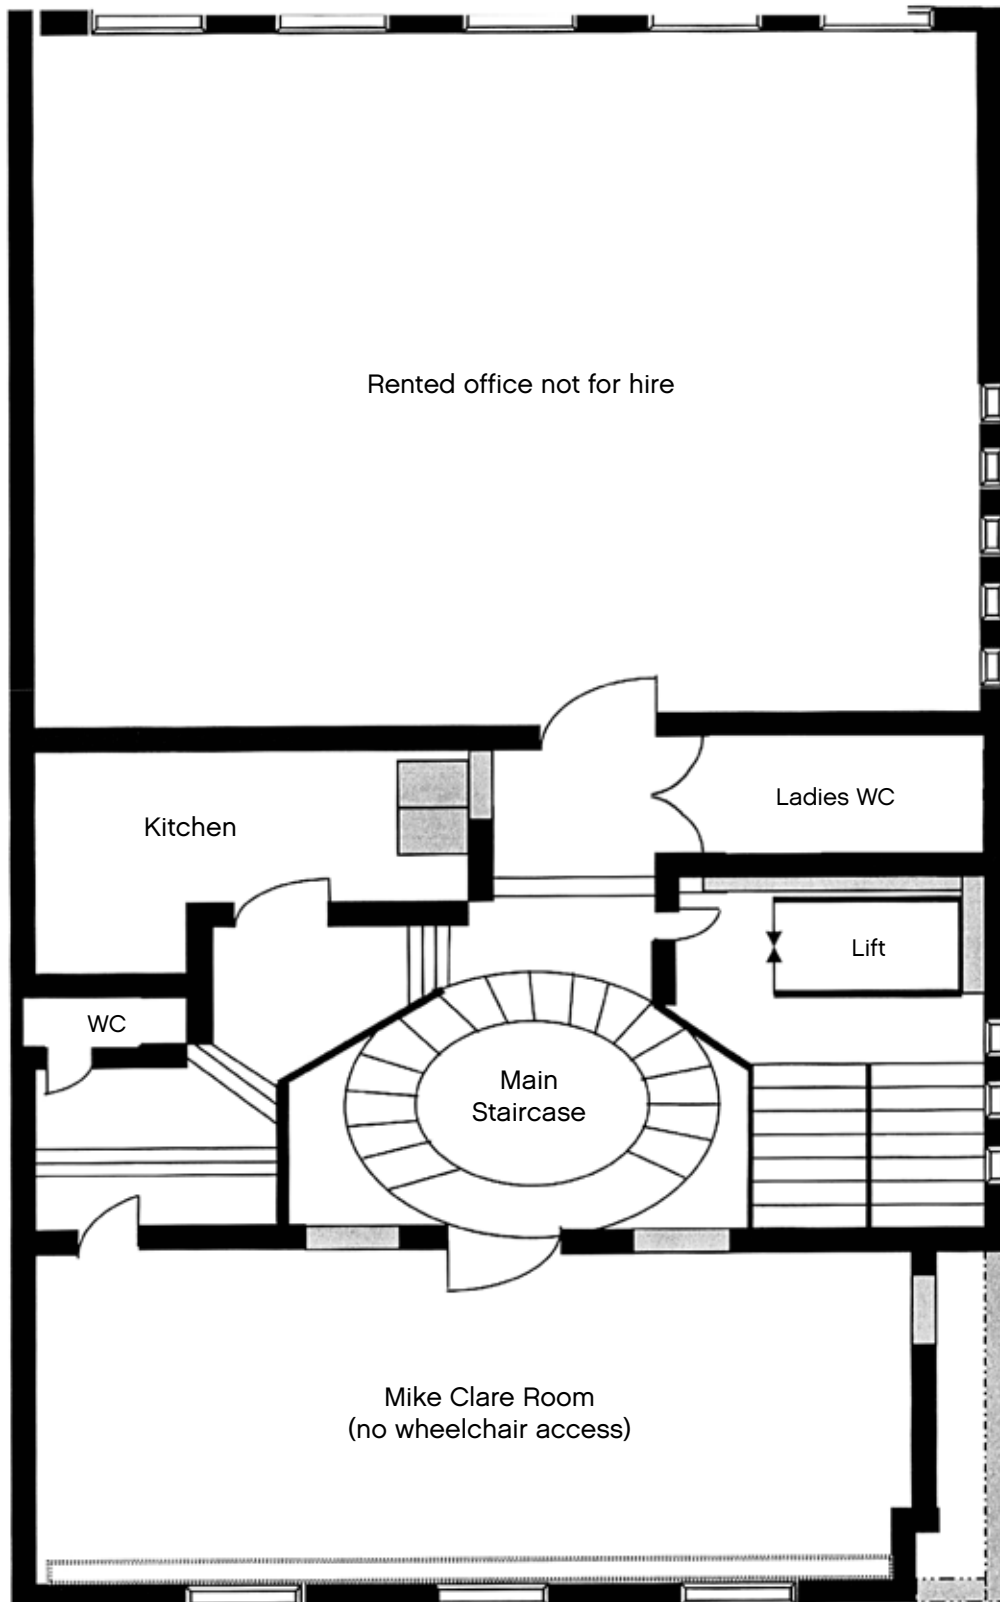

Furniture Makers' Hall

12 Austin Friars
London EC2N 2HE

The Mike Clare Room

The Mike Clare Room is located on the first floor and may be accessed via the main staircase (centre door at the top of the stairs) or the lift.

Standard layout (boardroom)	16 People
Theatre-style layout	30 People
Cocktail/Reception	30 People
Round tables	20 People

No other room layout is available

- Access via a beautiful spiral staircase
- Quality furnishings
- Natural light
- Attractive view from the front of the building
- Intimate atmosphere
- Free WiFi access
- Telephone facilities
- Air conditioning / heating.

THIS ROOM HAS NO WHEELCHAIR ACCESS

Not to scale

**Furniture
Makers'
Hall**

12 Austin Friars
London EC2N 2HE

Ground Floor Plan

Not to scale

**Furniture
Makers'
Hall**

12 Austin Friars
London EC2N 2HE

First Floor Plan

Not to scale